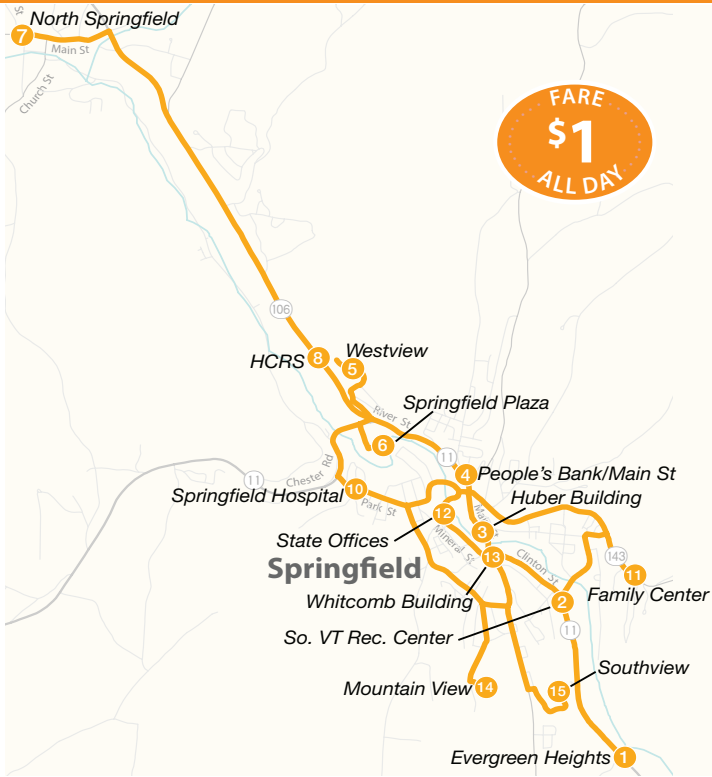

1 Springfield In-Town

1 Springfield In-Town

www.crrtransit.org // admin@crrtransit.org

802-460-1195 // 888-869-6287

1 Evergreen Heights	9:00 AM	9:50 AM	10:35 AM	-	1:30 PM	2:25 PM	3:07 PM
2 So.VT Rec. Center	9:04	9:53	10:43	-	1:33	2:28	3:10
3 Huber Building	9:06	9:55	10:47	11:27 AM	1:35	2:30	3:12
4 Peoples Bank/Main St	9:07	9:56	10:48	11:28	1:36	2:31	3:13
5 Westview	9:10	9:59	10:52	11:32	1:39	2:34	3:16
6 Springfield Plaza	9:13	-	10:54	11:34	1:42	2:37	3:19
7 North Springfield	9:20	-	-	-	1:49	-	-
8 HCRS	9:24	-	10:58	11:38	1:53	-	3:23
9 Springfield Plaza	9:27	10:12	11:02	11:42	1:56	2:44	3:26
10 Springfield Hospital	9:30	10:14	-	11:44	-	2:46	3:28
11 Family Center	-	-	11:09	-	2:04	-	-
12 State Offices	9:34	10:18	11:14	11:49	2:09	2:51	-
13 Whitcomb Building	9:35	10:19	11:15	11:50	2:10	2:52	-
14 Mountain View	9:38	10:23	11:18	11:54	2:13	2:55	-
15 Southview	9:43	10:27	11:23	11:58	2:18	3:00	-
1 Evergreen Heights	9:50	10:35	-	12:06	2:25	3:07	-

Operates weekdays only.
 - The bus does not stop here at this time.
 There is no service New Year's Day, Memorial Day,
 Independence Day, Labor Day, Thanksgiving, and Christmas.

Funding for this route is provided by:
 Connecticut River Transit
 Fares from our riders
 Federal Transit Administration
 Town of Springfield
 Vermont Agency of Transportation