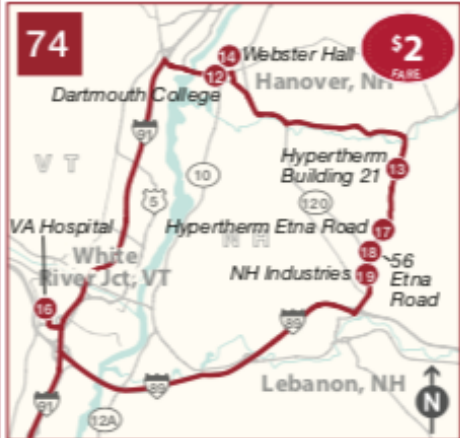

71 72 73 74 Upper Valley Routes

| 71-72 To Lebanon | 71 | 72 |
|---------------------------|---------|---------|
| 1 Exit 6 Park & Ride | 5:30 AM | 6:30 AM |
| 2 Exit 7 Park & Ride | 5:42 AM | 6:42 AM |
| 3 Exit 8 Park & Ride | 5:55 AM | 6:55 AM |
| 4 Exit 9 Park & Ride | 6:06 AM | 7:06 AM |
| 5 Heater Road Bus Shelter | 6:21 AM | 7:34 AM |
| 6 Colburn Hill | 6:28 AM | 7:40 AM |
| 7 DHMC East Entrance | 6:32 AM | 7:45 AM |
| 8 Centerra Park LSI | 6:42 AM | 7:50 AM |
| From Lebanon | 71 | 72 |
| 8 Centerra Park LSI | 4:00 PM | 4:59 PM |
| 22 Centerra Park Bldg 21 | - | 5:00 PM |
| 23 Centerra Park Bldg 41 | - | 5:02 PM |
| 24 Centerra Park Bldg 46 | - | 5:04 PM |
| 6 Colburn Hill | 4:05 PM | 5:08 PM |
| 7 DHMC East Entrance | 4:10 PM | 5:10 PM |
| 5 Heater Road Bus Shelter | 4:16 PM | 5:16 PM |
| 4 Exit 9 Park & Ride | 4:32 PM | 5:32 PM |
| 3 Exit 8 Park & Ride | 4:44 PM | 5:44 PM |
| 2 Exit 7 Park & Ride | 4:55 PM | 5:55 PM |
| 1 Exit 6 Park & Ride | 5:05 PM | 6:05 PM |

| 74 To Hanover | |
|-------------------------|---------|
| 1 Exit 6 Park & Ride | 6:10 AM |
| 2 Exit 7 Park & Ride | 6:24 AM |
| 3 Exit 8 Park & Ride | 6:36 AM |
| 4 Exit 9 Park & Ride | 6:45 AM |
| 15 VA Hospital | 7:00 AM |
| 12 Dartmouth College | 7:14 AM |
| 14 Webster Hall | 7:15 AM |
| 13 Hypertherm Bldg 21 | 7:30 AM |
| 17 Hypertherm Etna Road | 7:35 AM |
| 18 56 Etna Road | 7:37 AM |
| 19 NH Industries | 7:38 AM |